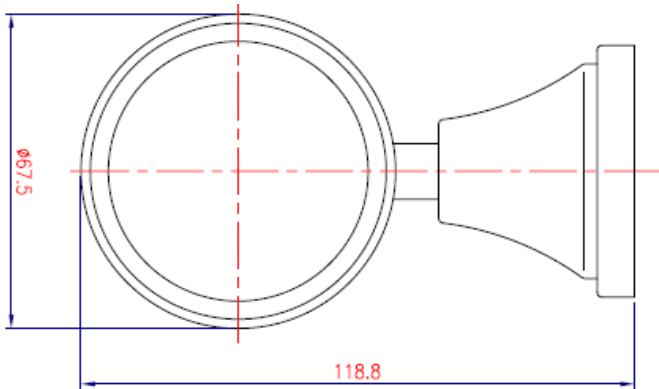

Brand : Lavo, China
Name : SERIE 30300 Glass holder
Item Code : 30358.2602
Designer :
Color / Finish: Chrome plated
Dimensions : 118.8 mm x Ø67.5 mm x 95 mm

Product info:
• Glass holder

Follow cleaning instructions and avoid using any harmful chemicals. Failure to do so voids the warranty.