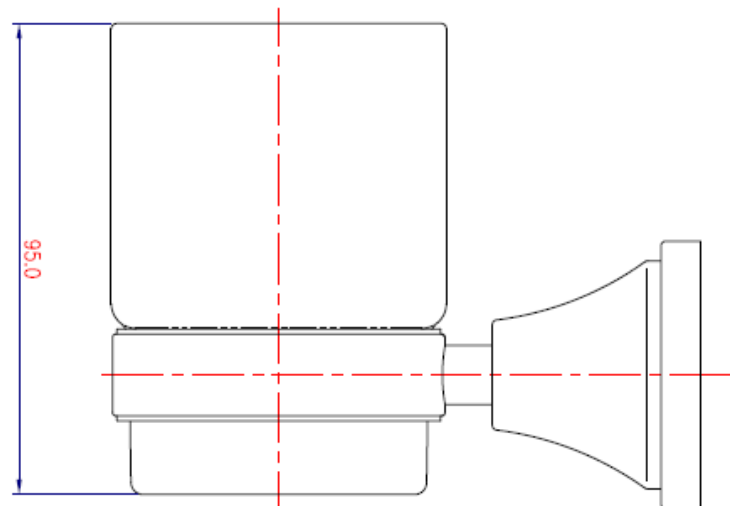

Brand : Lavo, China
Name : SERIE 30300 Glass holder
Item Code : 30358.2602
Designer :
Color / Finish: Chrome plated
Dimensions : 118.8 mm x Ø67.5 mm x 95 mm

Product info:
• Glass holder

Follow cleaning instructions and avoid using any harmful chemicals. Failure to do so voids the warranty.